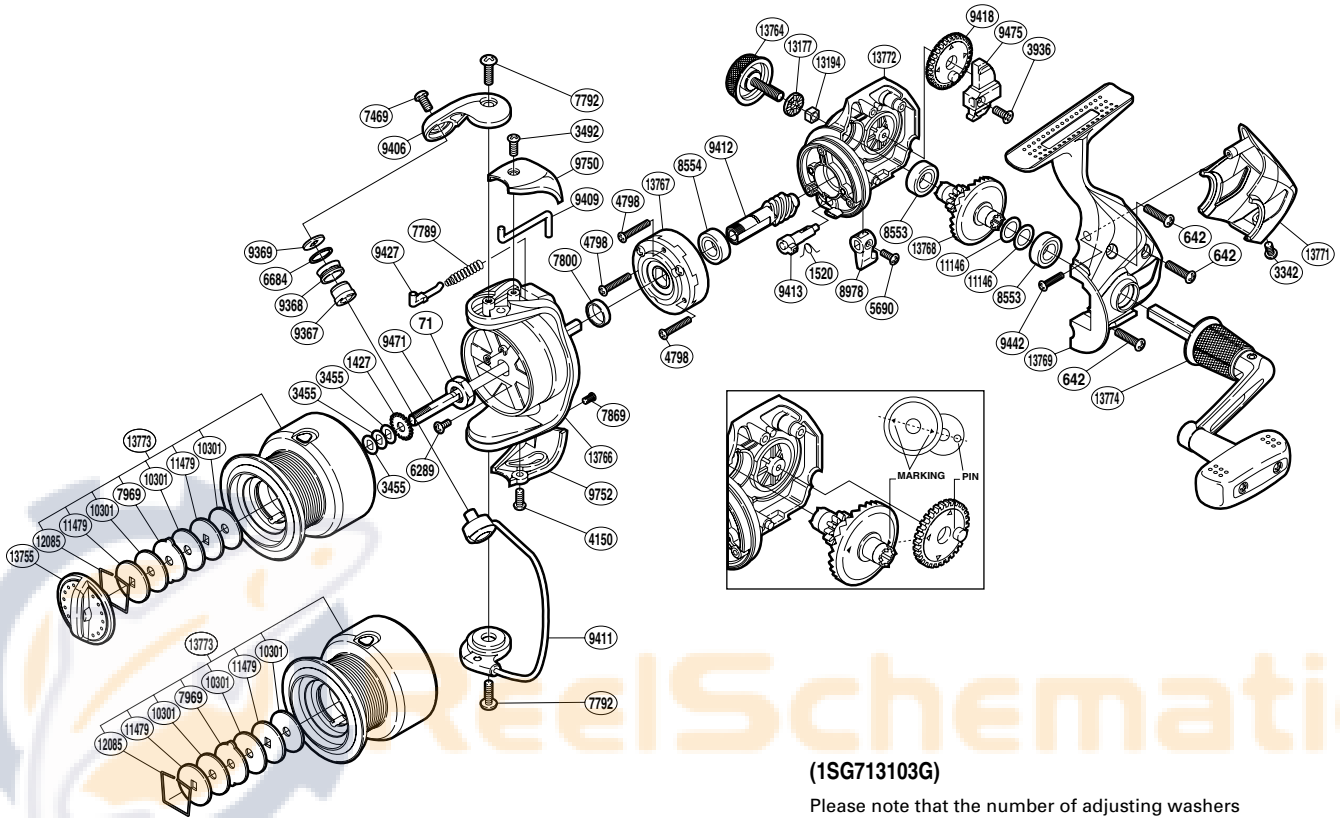

SHIMANO

NEXAVE

NEX-3000SFC

(1SG713103G)

Please note that the number of adjusting washers may not be the same as shown in the exploded views. (Adjustment will vary with each individual product.)

Part No.	Description	Part No.	Description	Part No.	Description
RD 0071	Rotor Nut	RD 7969	Eared Washer	RD 9752	Bail Hold Support Guard
RD 0642	Screw	RD 8553	Ball Bearing	RD10301	Drag Washer
RD 1427	Spool Support	RD 8554	Ball Bearing	RD11146	Washer
RD 1520	Anti-Reverse Cam Spring	RD 8978	Anti-Reverse Lever	RD11479	Key Washer
RD 3342	Screw	RD 9367	Line Roller Bushing	RD12085	Drag Washers Retainer
RD 3455	Spool Washer	RD 9368	Line Roller	RD13177	Handle Screw Cap Spacer
RD 3492	Screw	RD 9369	Line Roller Washer	RD13194	Handle Screw Lock
RD 3936	Screw	RD 9406	Bail Arm	RD13755	Drag Knob
RD 4150	Screw	RD 9409	Bail Trip Lever	RD13764	Handle Screw Cap
RD 4798	Screw	RD 9411	Bail Assembly	RD13766	Rotor
RD 5690	Screw	RD 9412	Pinion Gear	RD13767	Roller Clutch Assembly
RD 6289	Screw	RD 9413	Anti-Reverse Cam	RD13768	Drive Gear
RD 6684	Line Roller Spacer	RD 9418	Oscillating Gear	RD13769	Side Cover
RD 7469	Screw	RD 9427	Bail Spring Guide	RD13771	Rear Protector
RD 7789	Bail Spring	RD 9442	Screw	RD13772	Body
RD 7792	Screw	RD 9471	Main Shaft	RD13773	Spool Assembly
RD 7800	Rotor Ring	RD 9475	Oscillating Slider	RD13774	Handle Assembly
RD 7869	Screw	RD 9750	Bail Spring Cover		